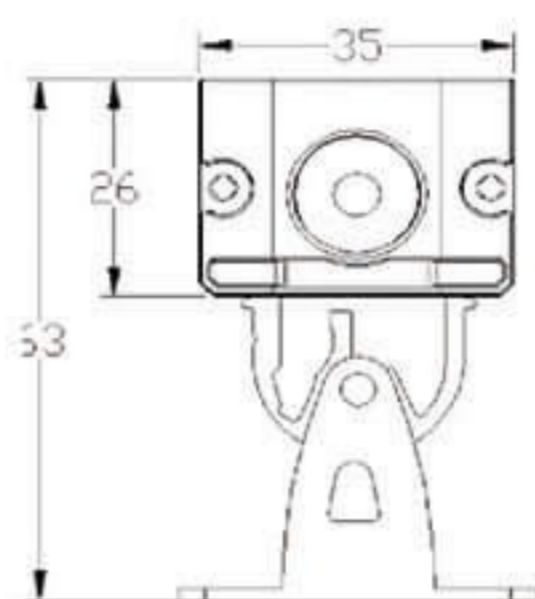

Model N.O.	Power	Product Size		
UPW-XQD-135	18W	L1000*W35*H26 MM (Length can be customized)		
	24W			
	36W			
Material	Aluminum Alloy, Tempered Glass		Warranty	3 Years
Len's Angle Options	15° / 30° / 45° / 60°	Led's Brand	Bridgelux / Osram / Epistar	
	10*60° / 20*40° / 8*45°	Protect Grade	Waterproof IP65	
Input Voltage	24VDC / 85V-265VAC			
Led's Color	2700K-6500K, Red, Green, Blue, Yellow, Amber, Rgb, Rgbw			

Model N.O.	Power	Product Size		
UPW-XQD-136	18W	L1000*W40*H28 MM (Length can be customized)		
	24W			
	36W			
Material	Aluminum Alloy, Tempered Glass		Warranty	3 Years
Len's Angle Options	15° / 30° / 45° / 60°	Led's Brand	Bridgelux / Osram / Epistar	
	10*60° / 20*40° / 8*45°	Protect Grade	Waterproof IP65	
Input Voltage	24VDC / 85V-265VAC			
Led's Color	2700K-6500K, Red, Green, Blue, Yellow, Amber, Rgb, Rgbw