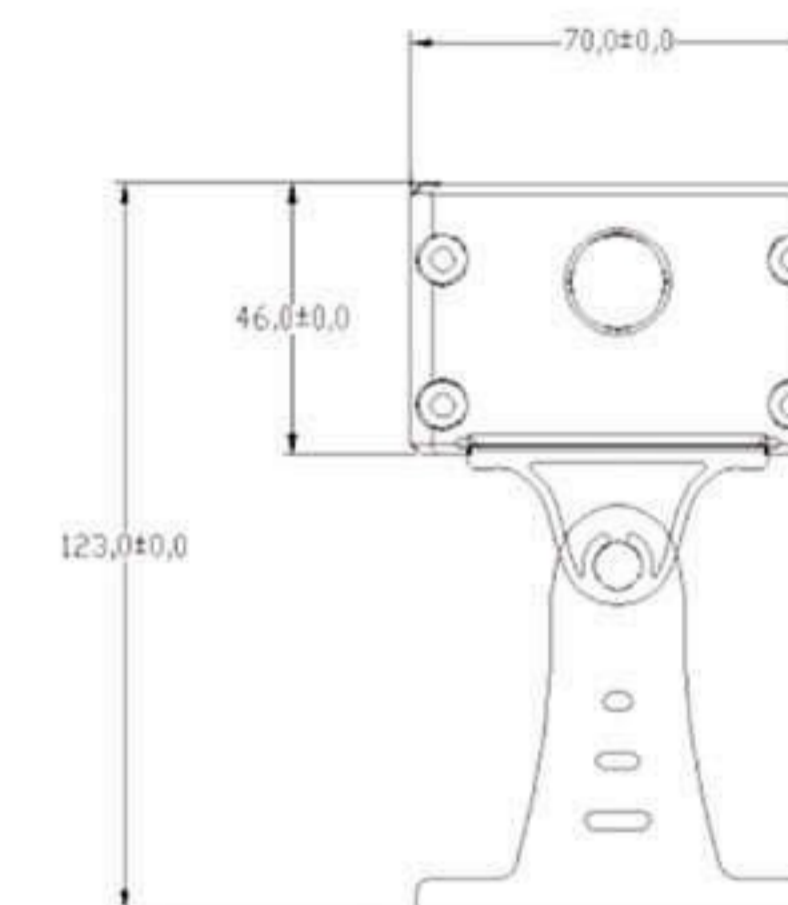

Model NO		Power		Product Size	
UPW-XQD-006		36W		L1000*W64*H45 MM (Length can be customized)	
		48W			
		72W			
Material	Aluminum Alloy, Tempered Glass		Warranty	3 Years	
Len's Angle Options	15°, 30°, 45°, 60°		LED's Brand	Bridgelux, CREE, Osram	
	10*60°, 20*40°, 8*45°		Protect Grade	Waterproof IP65	
Input Voltage	85V-265VAC, 24VDC				
LED's Colors	2700K-6500K, Amber, Yellow, Red, Green, Blue, RGB, RGBW				

Model NO		Power		Product Size	
UPW-XQD-011		36W		L1000*W70*H46 MM (Length can be customized)	
		48W			
		72W			
Material	Aluminum Alloy, Tempered Glass		Warranty	3 Years	
Len's Angle Options	15°, 30°, 45°, 60°		LED's Brand	Bridgelux, CREE, Osram	
	10*60°, 20*40°, 8*45°		Protect Grade	Waterproof IP65	
Input Voltage	85V-265VAC, 24VDC				
LED's Colors	2700K-6500K, Amber, Yellow, Red, Green, Blue, RGB, RGBW