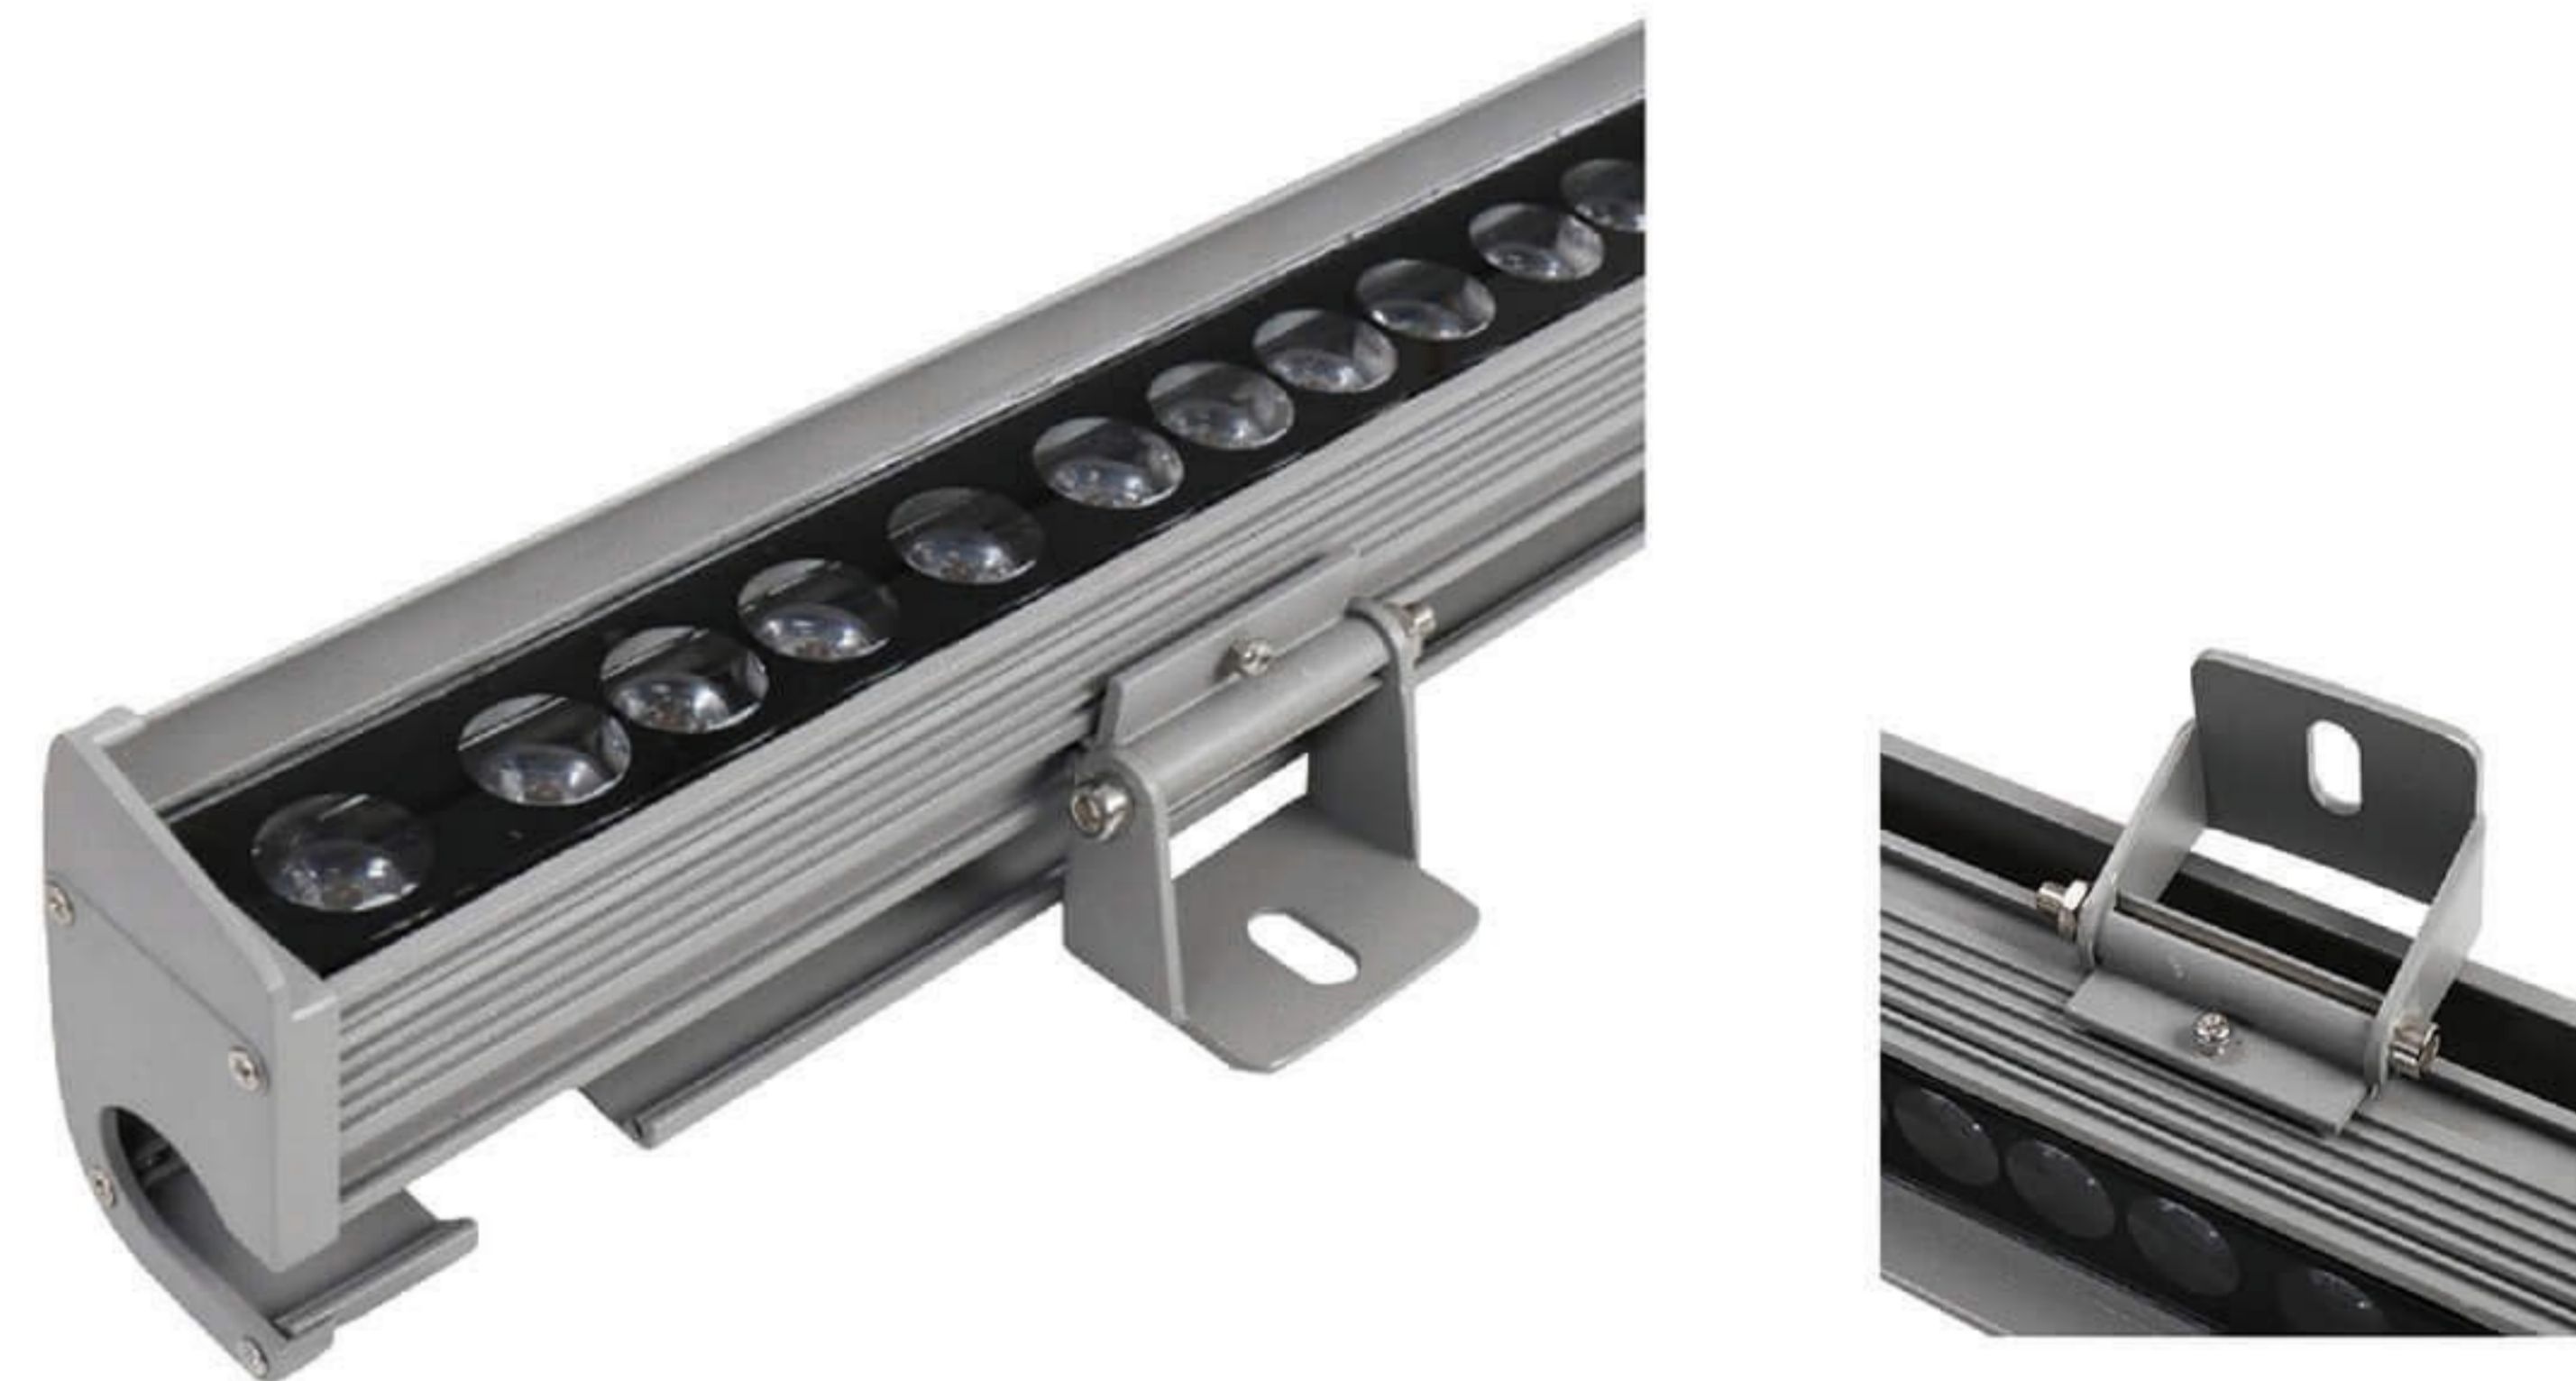

Model N.O.	Power	Product Size		
UPW-XQD-079	36W	L1000*W70*H40 MM (Length can be customized)		
	48W			
	72W			
Material	Aluminum Alloy, Tempered Glass		Warranty	3 Years
Len's Angle Options	15° / 30° / 45° / 60°	Led's Brand	Bridgelux / Osram / Epistar	
	10*60° / 20*40° / 8*45°	Protect Grade	Waterproof IP65	
Input Voltage	24VDC / 85V-265VAC			
Led's Color	2700K-6500K, Red, Green, Blue, Yellow, Amber, Rgb, Rgbw			

Model N.O.	Power	Product Size		
UPW-XQD-063	18W	L1000*W45*H80 MM (Length can be customized)		
	24W			
	36W			
Material	Aluminum Alloy, Tempered Glass		Warranty	3 Years
Len's Angle Options	15° / 30° / 45° / 60°	Led's Brand	Bridgelux / Osram / Epistar	
	10*60° / 20*40° / 8*45°	Protect Grade	Waterproof IP65	
Input Voltage	24VDC / 85V-265VAC			
Led's Color	2700K-6500K, Red, Green, Blue, Yellow, Amber, Rgb, Rgbw