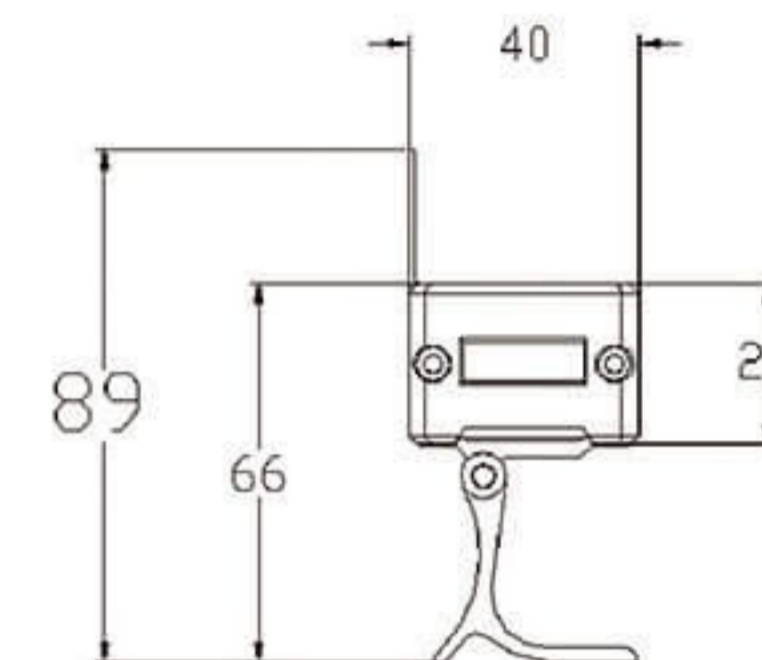

Model N.O.	Power	Product Size		
UPW-XQD-135	18W	L1000*W35*H26 MM (Length can be customized)		
	24W			
	36W			
Material	Aluminum Alloy, Tempered Glass		Warranty	3 Years
Len's Angle Options	15° / 30° / 45° / 60°	Led's Brand	Bridgelux / Osram / Epistar	
	10*60° / 20*40° / 8*45°	Protect Grade	Waterproof IP65	
Input Voltage	24VDC / 85V-265VAC			
Led's Color	2700K-6500K, Red, Green, Blue, Yellow, Amber, Rgb, Rgbw			

Model N.O.	Power	Product Size		
UPW-XQD-136	18W	L1000*W40*H28 MM (Length can be customized)		
	24W			
	36W			
Material	Aluminum Alloy, Tempered Glass		Warranty	3 Years
Len's Angle Options	15° / 30° / 45° / 60°	Led's Brand	Bridgelux / Osram / Epistar	
	10*60° / 20*40° / 8*45°	Protect Grade	Waterproof IP65	
Input Voltage	24VDC / 85V-265VAC			
Led's Color	2700K-6500K, Red, Green, Blue, Yellow, Amber, Rgb, Rgbw