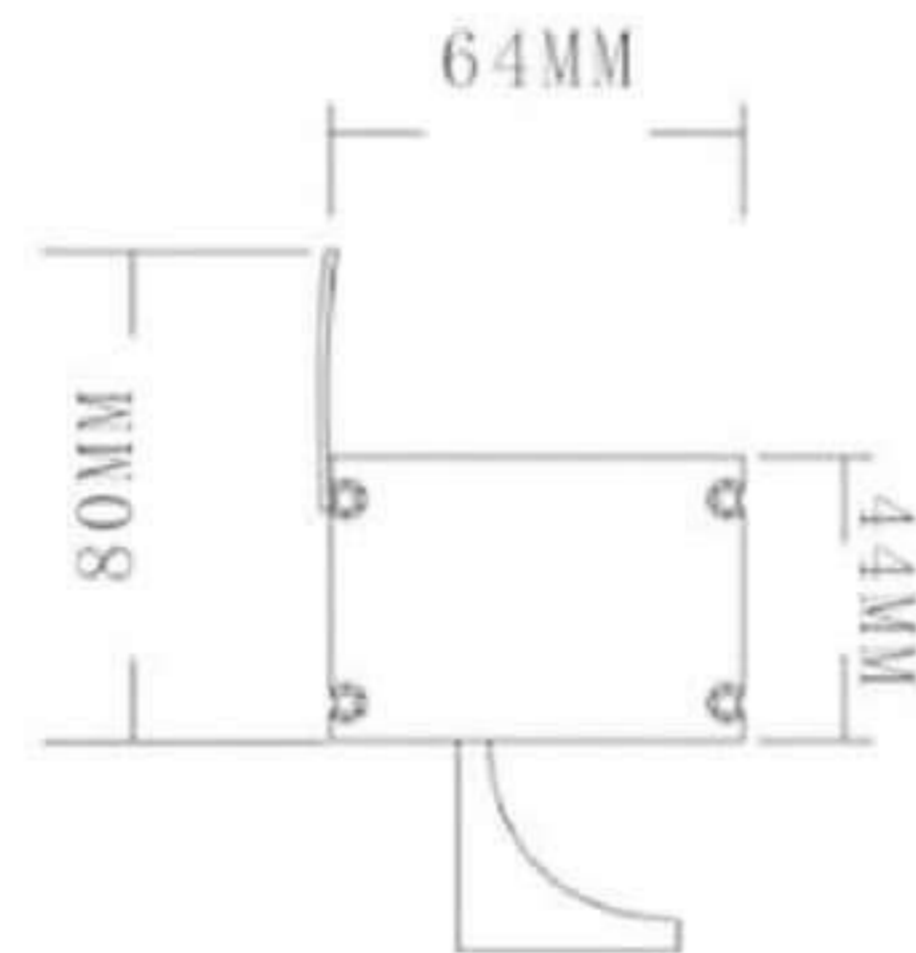

Model NO		Power		Product Size	
UPW-XQD-006		36W		L1000*W64*H45 MM (Length can be customized)	
		48W			
		72W			
Material	Aluminum Alloy, Tempered Glass		Warranty	3 Years	
Len's Angle Options	15°, 30°, 45°, 60°		LED's Brand	Bridgelux, CREE, Osram	
	10*60°, 20*40°, 8*45°		Protect Grade	Waterproof IP65	
Input Voltage	85V-265VAC, 24VDC				
LED's Colors	2700K-6500K, Amber, Yellow, Red, Green, Blue, RGB, RGBW				

Model NO		Power		Product Size	
UPW-XQD-011		36W		L1000*W70*H46 MM (Length can be customized)	
		48W			
		72W			
Material	Aluminum Alloy, Tempered Glass		Warranty	3 Years	
Len's Angle Options	15°, 30°, 45°, 60°		LED's Brand	Bridgelux, CREE, Osram	
	10*60°, 20*40°, 8*45°		Protect Grade	Waterproof IP65	
Input Voltage	85V-265VAC, 24VDC				
LED's Colors	2700K-6500K, Amber, Yellow, Red, Green, Blue, RGB, RGBW