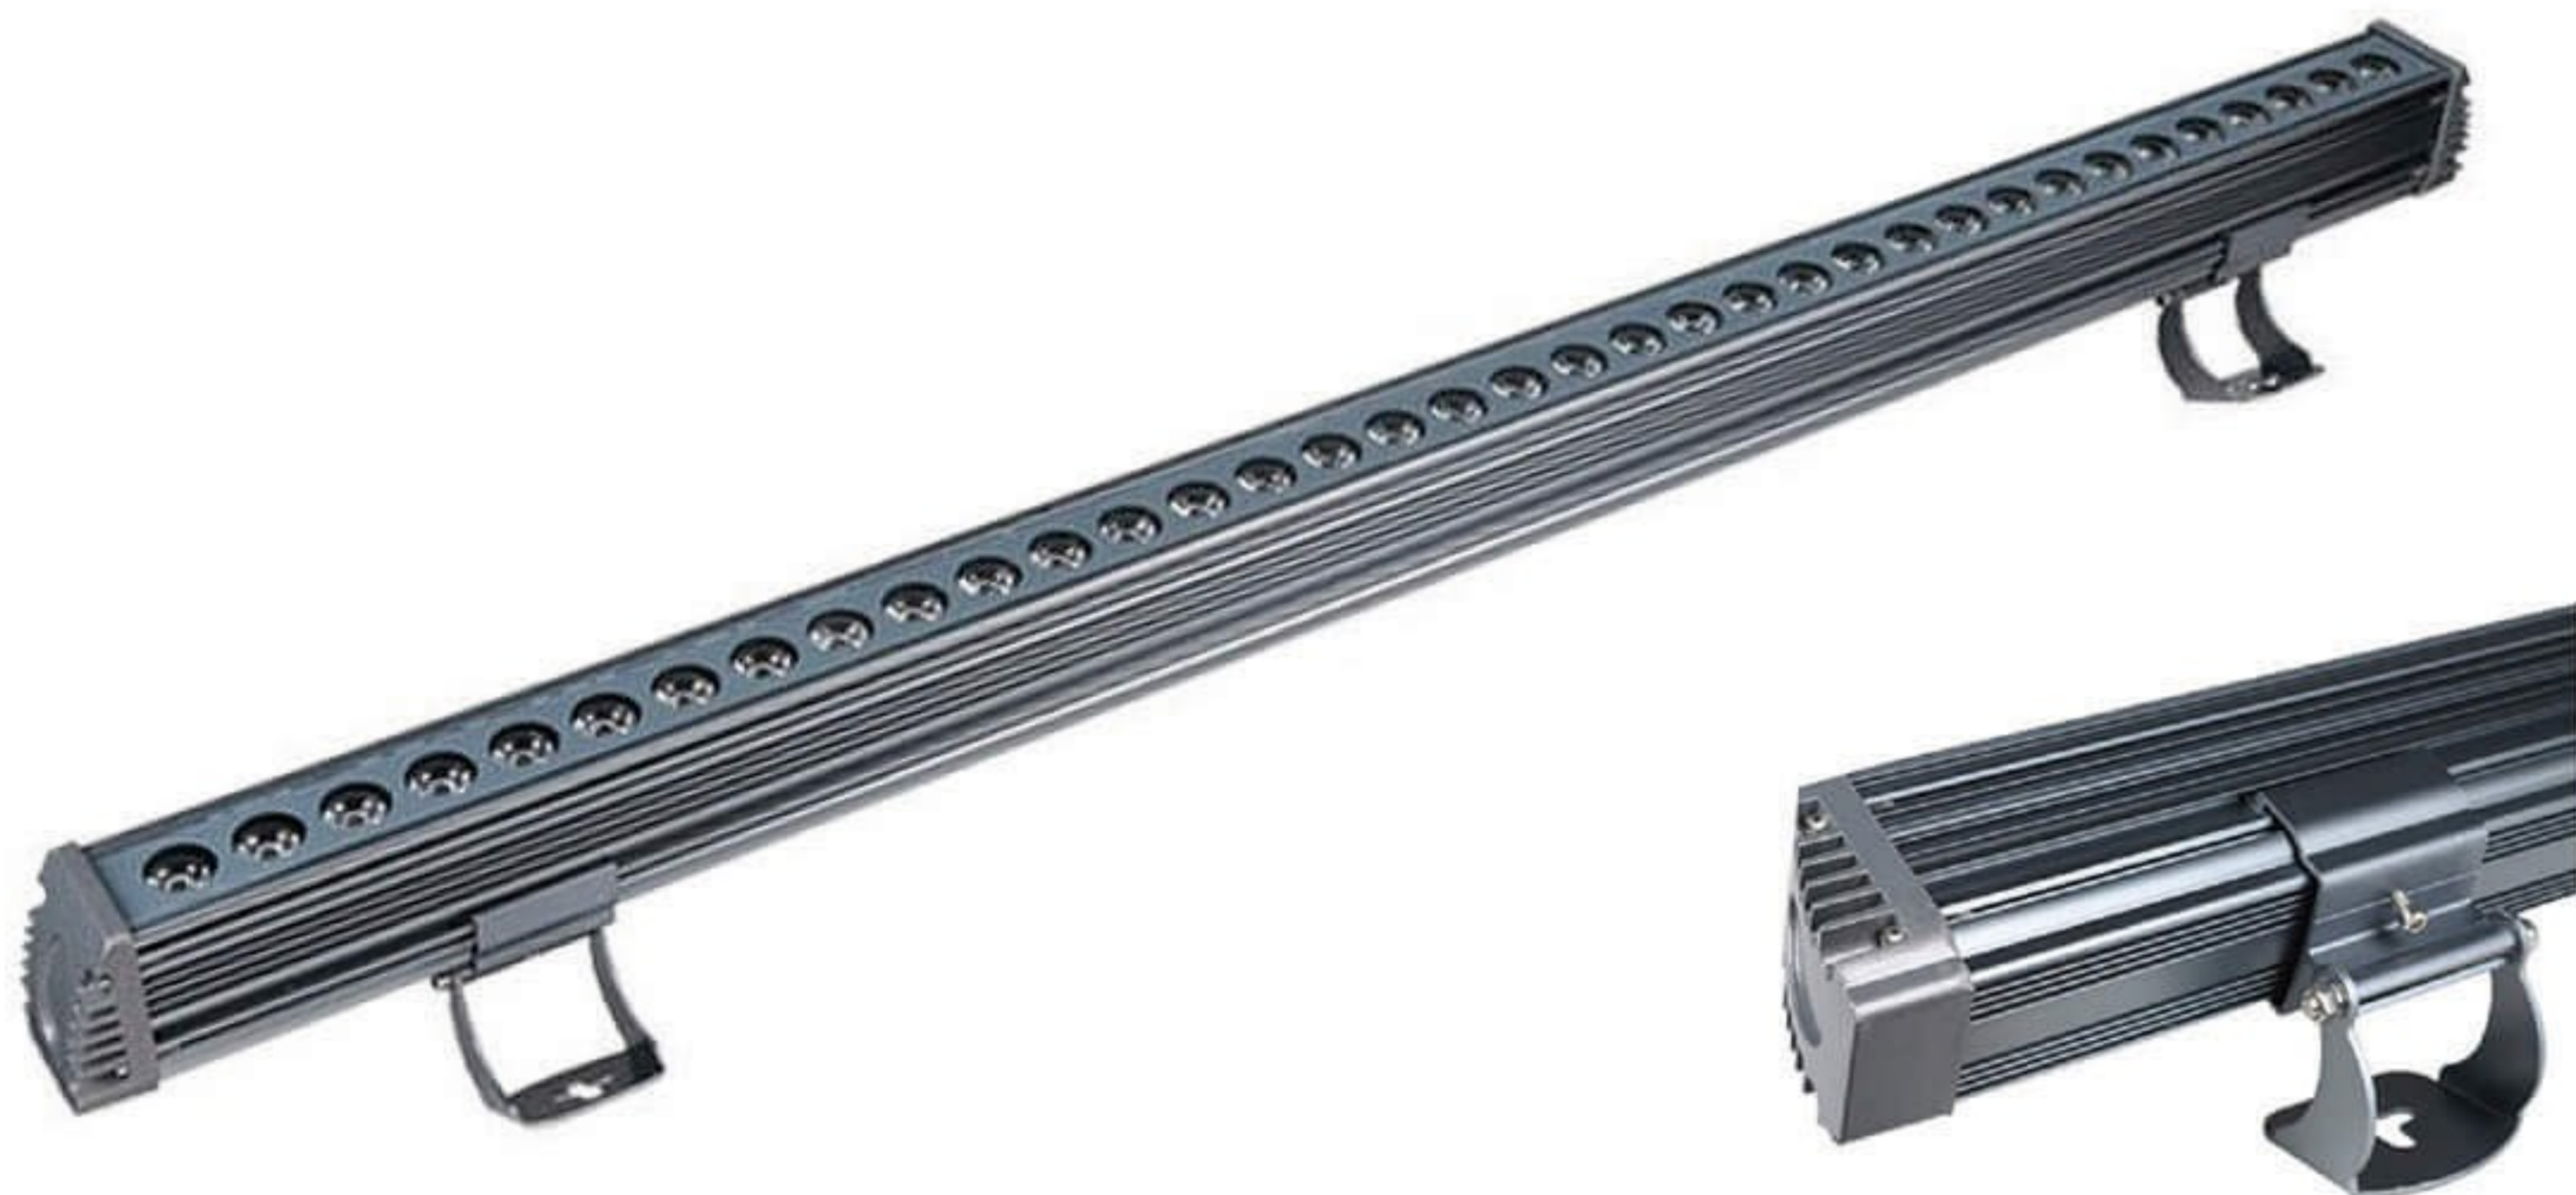

Model N.O.		Power		Product Size	
UPW-XQD-058		18W		L1000*W45*H60 MM (Length can be customized)	
		24W			
		36W			
Material	Aluminum Alloy, Tempered Glass		Warranty	3 Years	
Len's Angle Options	15° / 30° / 45° / 60°		Led's Brand	Bridgelux / Osram / Epistar	
	10*60° / 20*40° / 8*45°		Protect Grade	Waterproof IP65	
Input Voltage	24VDC / 85V-265VAC				
Led's Color	2700K-6500K, Red, Green, Blue, Yellow, Amber, Rgb, Rgbw				

Model N.O.		Power		Product Size	
UPW-XQD-033		36W		L1000*W90*H90 MM (Length can be customized)	
		48W			
		72W			
Material	Aluminum Alloy, Tempered Glass		Warranty	3 Years	
Len's Angle Options	15° / 30° / 45° / 60°		Led's Brand	Bridgelux / Osram / Epistar	
	10*60° / 20*40° / 8*45°		Protect Grade	Waterproof IP65	
Input Voltage	24VDC / 85V-265VAC				
Led's Color	2700K-6500K, Red, Green, Blue, Yellow, Amber, Rgb, Rgbw