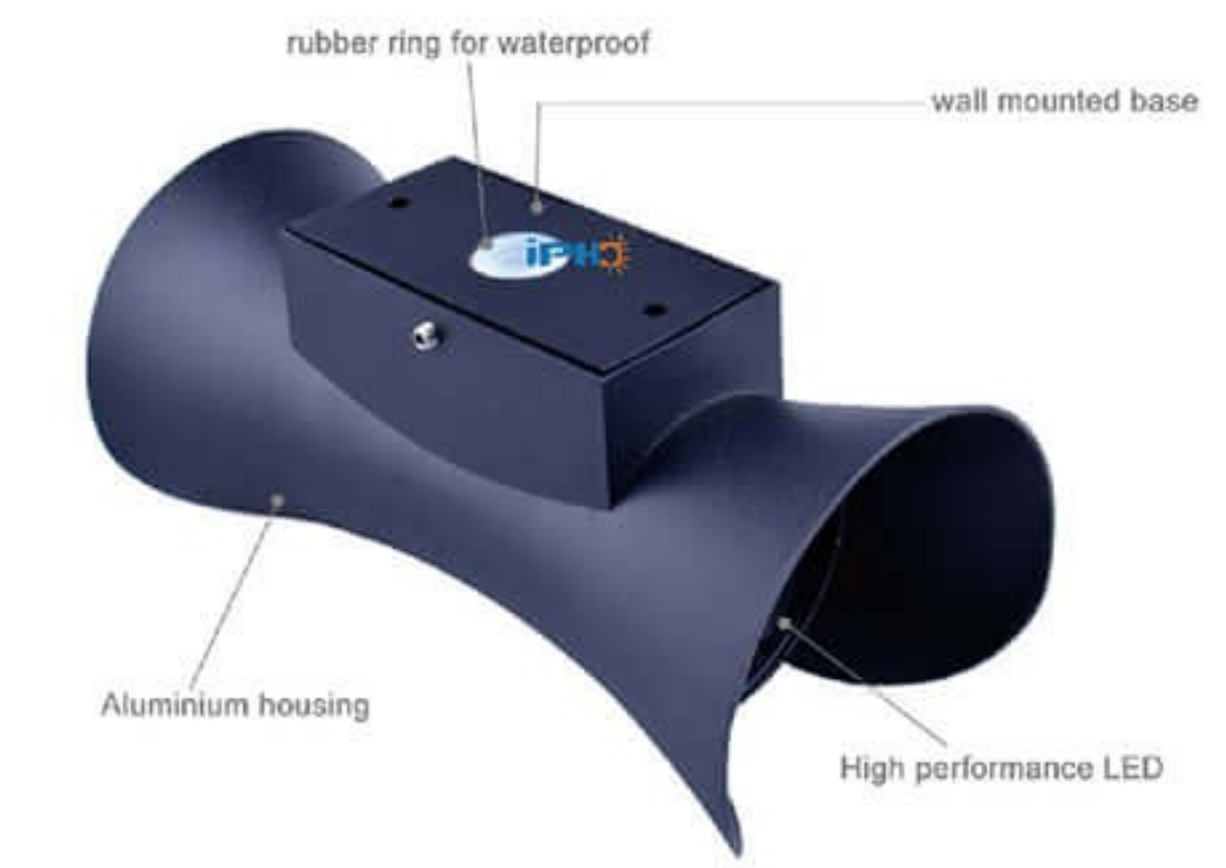

Model N.O.	Power	Product Size	
UPW-WL-094	10W (5W, Up Down)	Φ100*L200*H100 MM	
UPW-WL-095	20W (10W, Up Down)	Φ150*L300*H150 MM	
UPW-WL-096	30W (15W, Up Down)	Φ200*L400*H200 MM	
Material	Aluminum Alloy, Tempered Glass	Warranty	3 Years
Body Color	White / Black + Golden	Led's Brand	Bridgelux / CREE
	All White / Black or Customized	Protect Grade	Waterproof IP65
Input Voltage	85V-265VAC		
Led's Color	2700K, 3000K, 4000K, 6500K