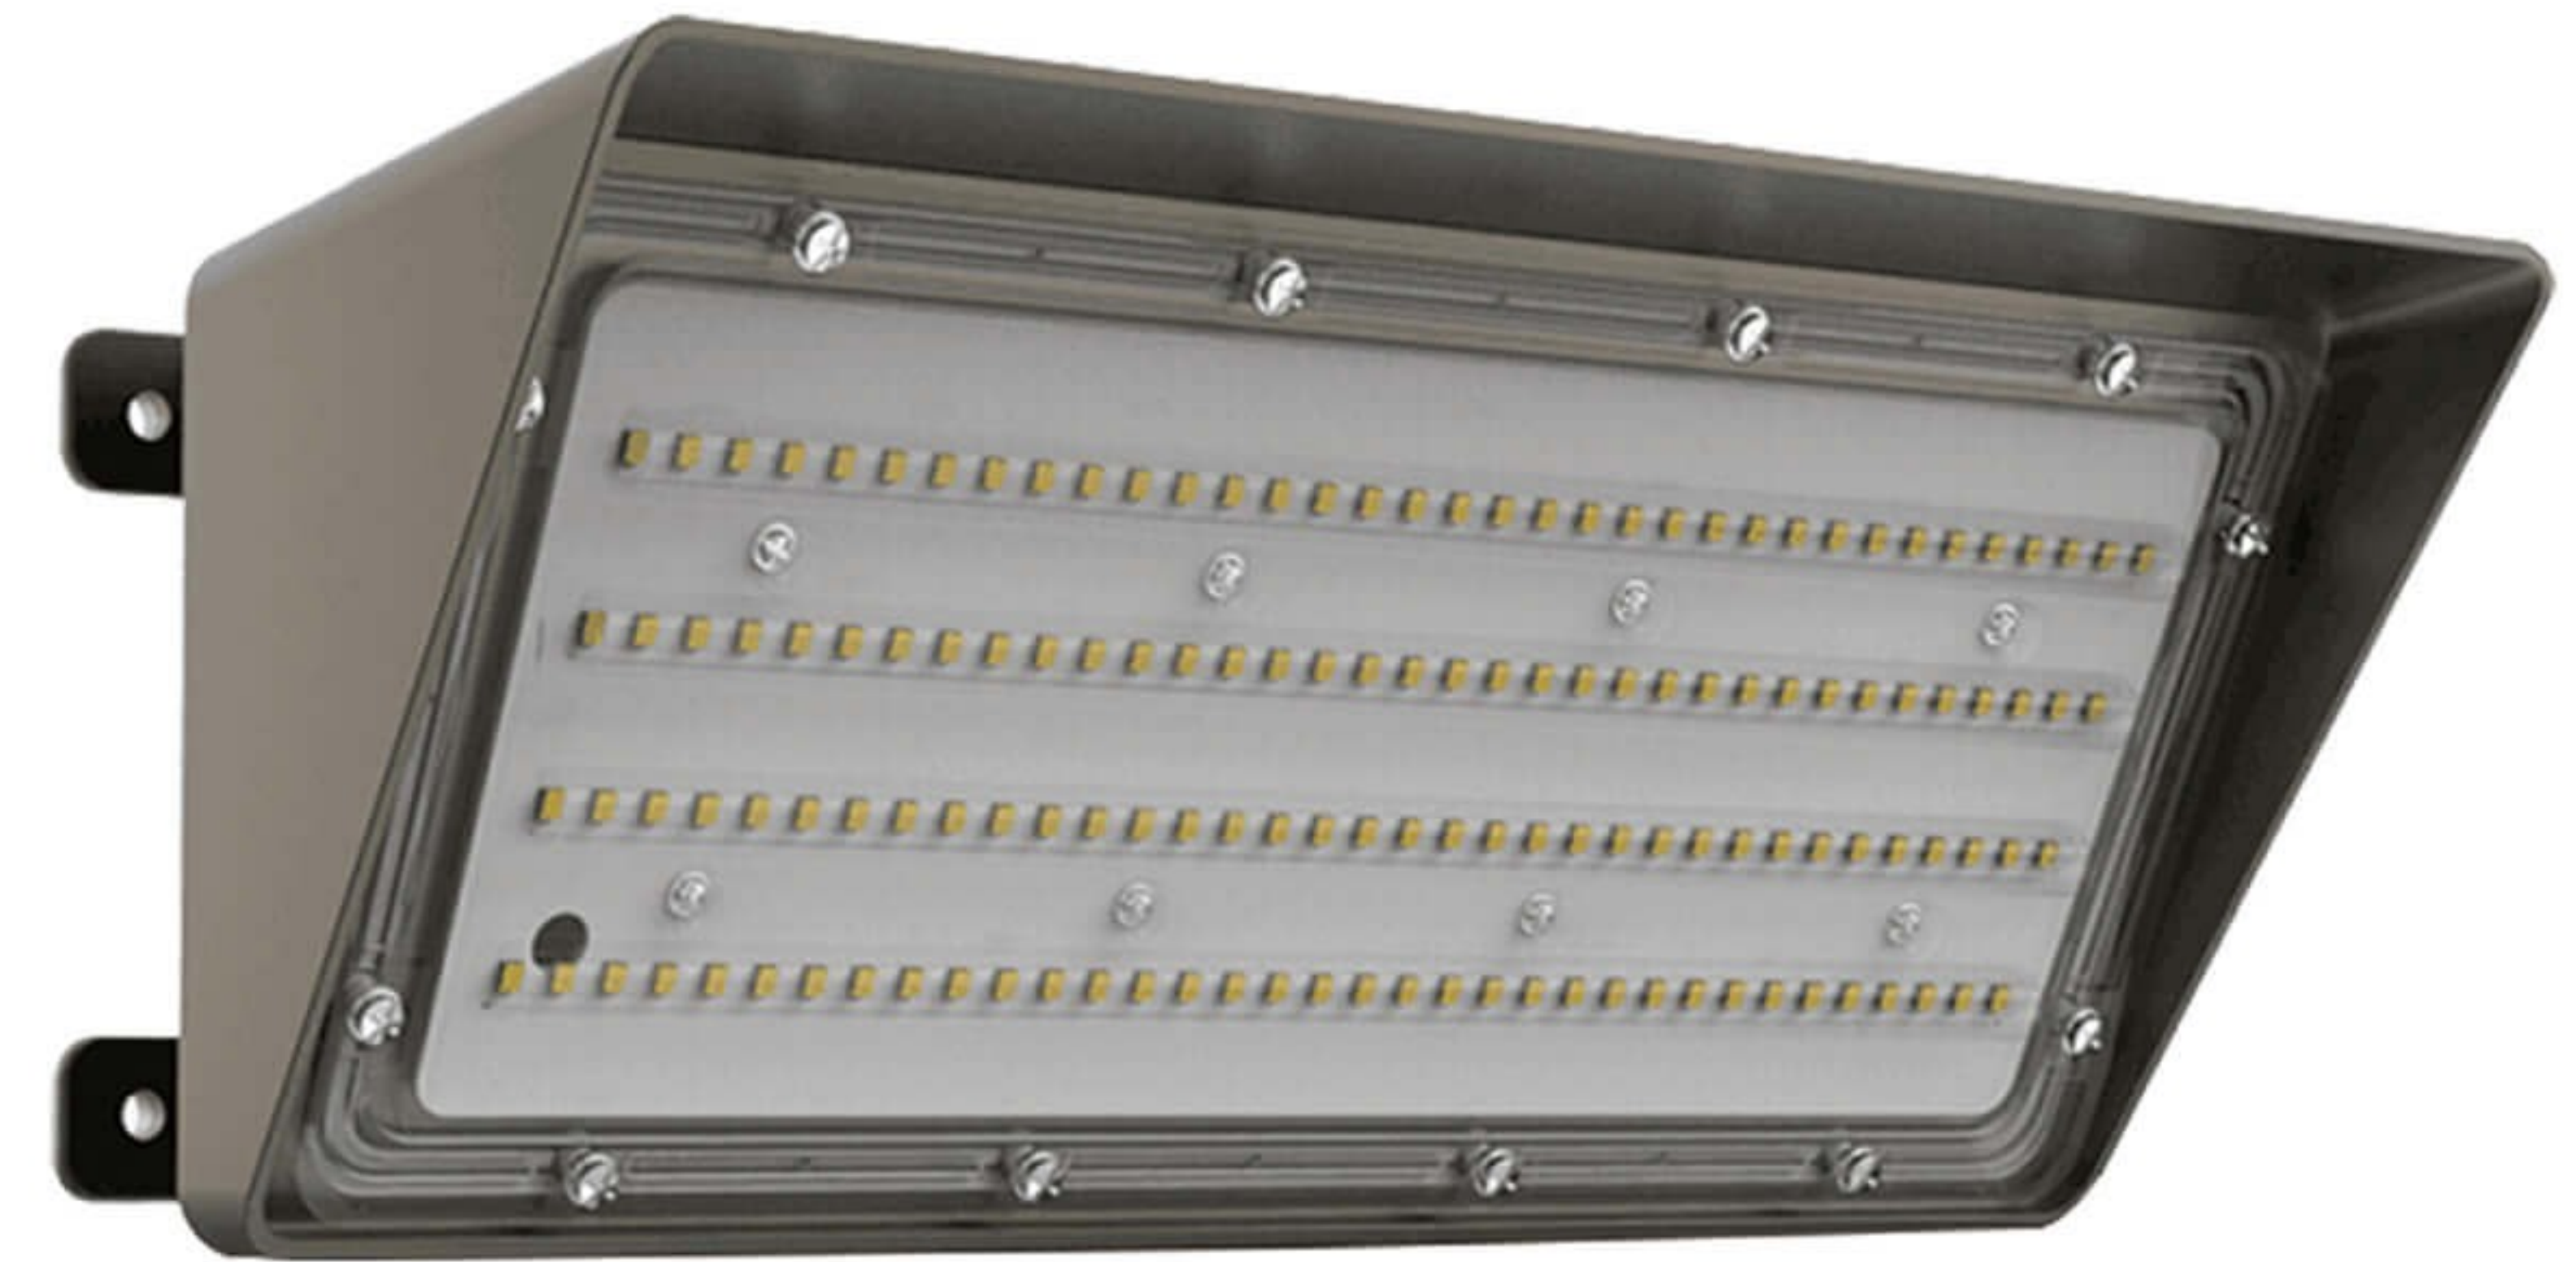

Model N.O.		Power	Product Size	
UPW-WL-177		60W	L333*W250*H159 MM	
UPW-WL-178		100W	L333*W250*H159 MM	
UPW-WL-179		120W	L333*W250*H159 MM	
Material	Aluminum Alloy, PC		Warranty	5 Years
Body Color	Grey or Customized	Led's Brand	CREE	
		Driver	DONE	
Input Voltage	90V-240VAC			
Led's Color	2700K, 3000K, 4000K, 5700K, 6500K			

Model N.O.		Power	Product Size	
UPW-WL-180		40W	L322*W161*H132 MM	
UPW-WL-181		60W	L322*W161*H132 MM	
UPW-WL-182		100W	L322*W161*H132 MM	
Material	Aluminum Alloy, PC		Warranty	5 Years
Body Color	Grey or Customized	Led's Brand	CREE	
		Driver	DONE	
Input Voltage	90V-240VAC			
Led's Color	2700K, 3000K, 4000K, 5700K, 6500K